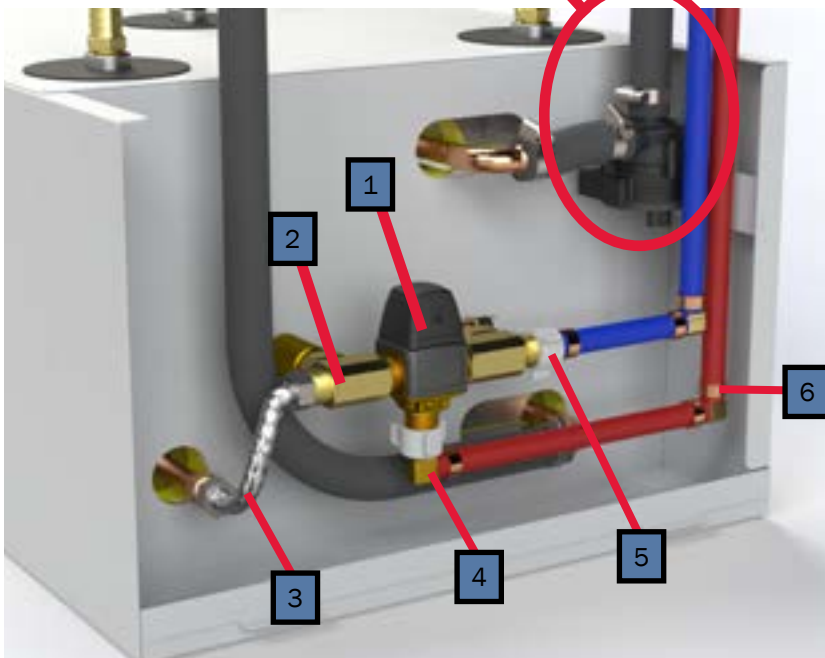

Key	Part Number	Beginning of Use	Description
1	PLE-100-905-FRU	Launch	Buehler 400/450 Pump Kit
2	HDX-000-623	Launch	Clamp, Romex, ½ in. Plastic (Consumable)
3	ELX-000-051	Launch	Switch, Interlock
4	ELE-800-006	Launch	Fluid Level Sensor
5	ELX-100-455	Launch	Harness, Wiring, 12ft Assembly (not pictured)

Key	Part Number	Date of Use	Description
1	PLX-122-000	Launch	Brass Close Nipple Fitting, 1/2" (M) NPT w/Hex
2	PLX-2A1-300	Launch	Brass Check Valve, 1/2" (F) NPT
3	PLX-A65-200	Launch	Brass Barb Fitting, 3/4" x 1/2" (M) NPT
4	PLX-BV1-200	Launch	Ball Valve 1/2"(F) NPT
5	PLX-699-330	Launch	Brass Barb Fitting 1/2" x 1/2" (M) NPT
6	ELX-630-001	Launch	30A 277V AC Relay w/ 12V DC Coil *

* The AC Relay is mounted on the back of the AC Access Panel.

Key	Part Number	Date of Use	Description
1	ELX-2E7-540	Launch	Element, Electric Heating, 120VAC 1650W
2	ELE-HLT-426	Launch	Thermostat, High-Limit VAC 215 °F
3	ELE-000-905	Launch	Block, Terminal, 3-Position 22-8 AWG
4	FLX-421-000	Launch	Fitting, Inverted Flare Connector ¼ Tube x ¼ (M) NPT
5	FLE-421-851	Launch	Tube, Supply Fuel Line Assembly
6	FLE-421-852	Launch	Tube, Return Fuel Line Assembly
7	FLE-421-852-FRU	Launch	Fuel Line Replacement Kit

1A

Key	Part Number	Beginning of Use	Description
1	PLX-362-100	A450D-195824-	Danfoss Tempering Valve
1A	PLX-09P-100	Launch-A450D-195823	Honeywell Tempering Valve (Discontinued)
2	PLX-0X1-07D	Launch	Fitting, Tee, 1/2" NPT (M) (F) Brass
3	PLX-110-050	Launch	Lead Free Stainless Steel Braided Faucet Connector
4	PLX-000-755	Launch	Fitting, Elbow, Swivel 1/2" Barb x 1/2" NPT, Brass
5	PLX-000-730	Launch	Fitting, Straight Swivel 1/2" Barb x 1/2" NPT
6	PLX-000-745	Launch	Ring, Crimp, 1/2"
7	PLE-100-905-FRU	Launch	Buehler 400/450 Pump Kit
8	PLX-111-125	Launch	Pressure Relief Valve
9	ELE-LTC-608	Launch	Low-Temp Cutoff Thermostat
10	PLX-000-825	Launch	Fitting, 3/4" to 3/4", Black Nylon