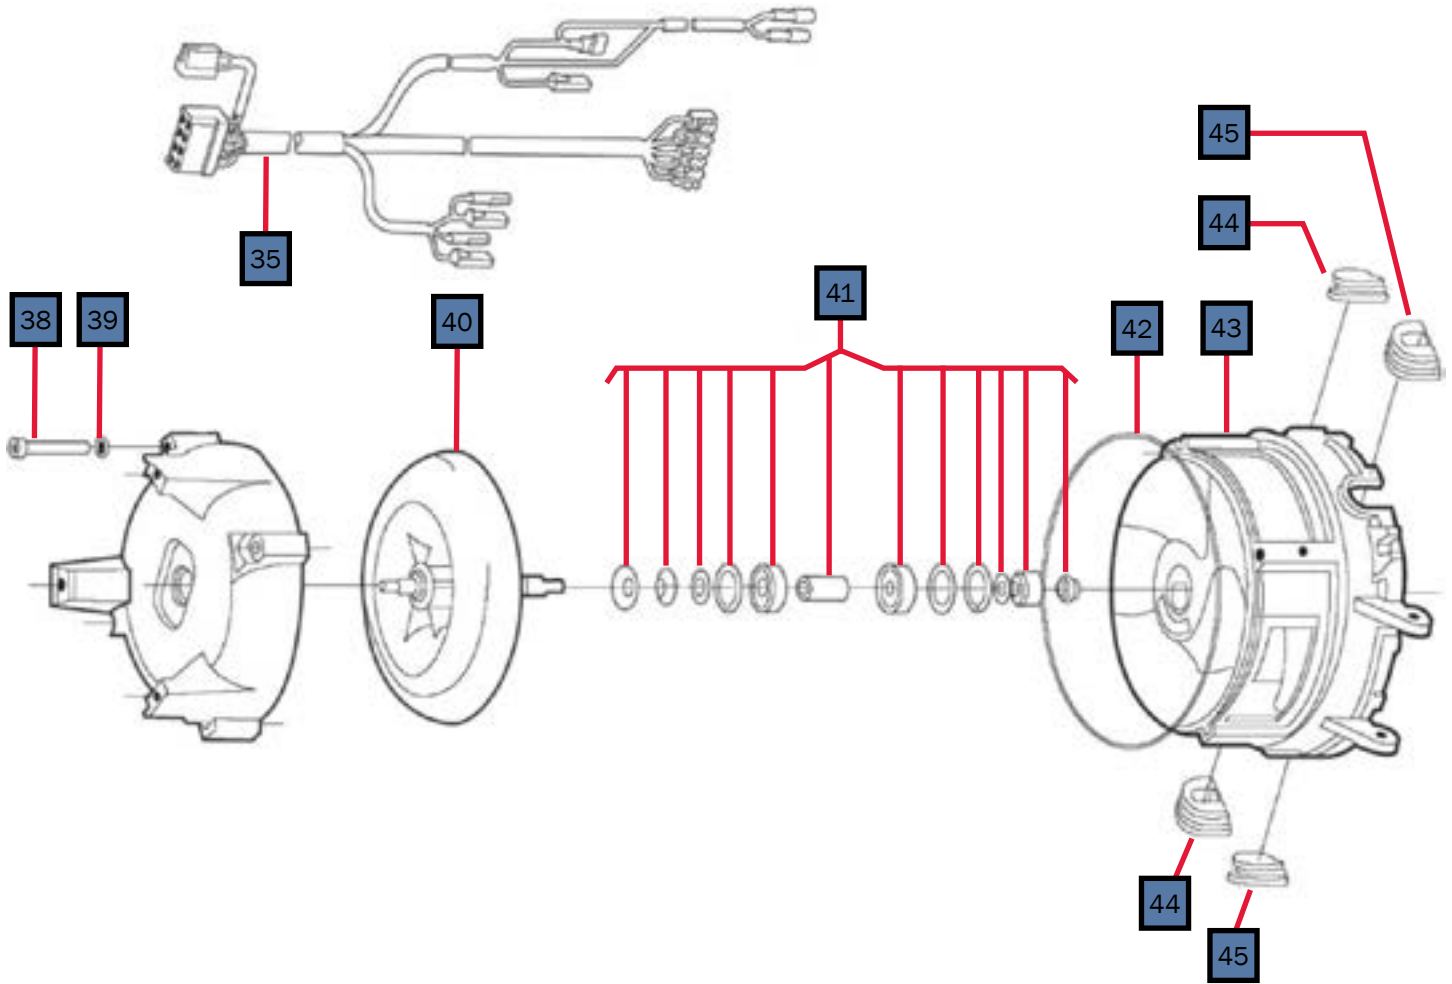

Key	Part Number	Date of Use	Description
35	WPX-434-795	Launch	C-Plug Harness
38	WPX-148-210	Launch	Blower Casting Screw
39	WPX-152-552	Launch	Blower Casting Lock Washer
40	WPX-301-841	Launch	Blower Housing
41	WPX-373-001	Launch	Blower Wheel w/Shaft
42	WPX-378-313	Launch	Bearing Kit
43	WPX-412-244	Launch	O-Ring Blower Casting
44	WPX-225-67A	Launch	Blower Casting
45	WPX-298-964	Launch	Blower Casting Left Grommet
46	WPX-299-995	Launch	Blower Casting Right Grommet