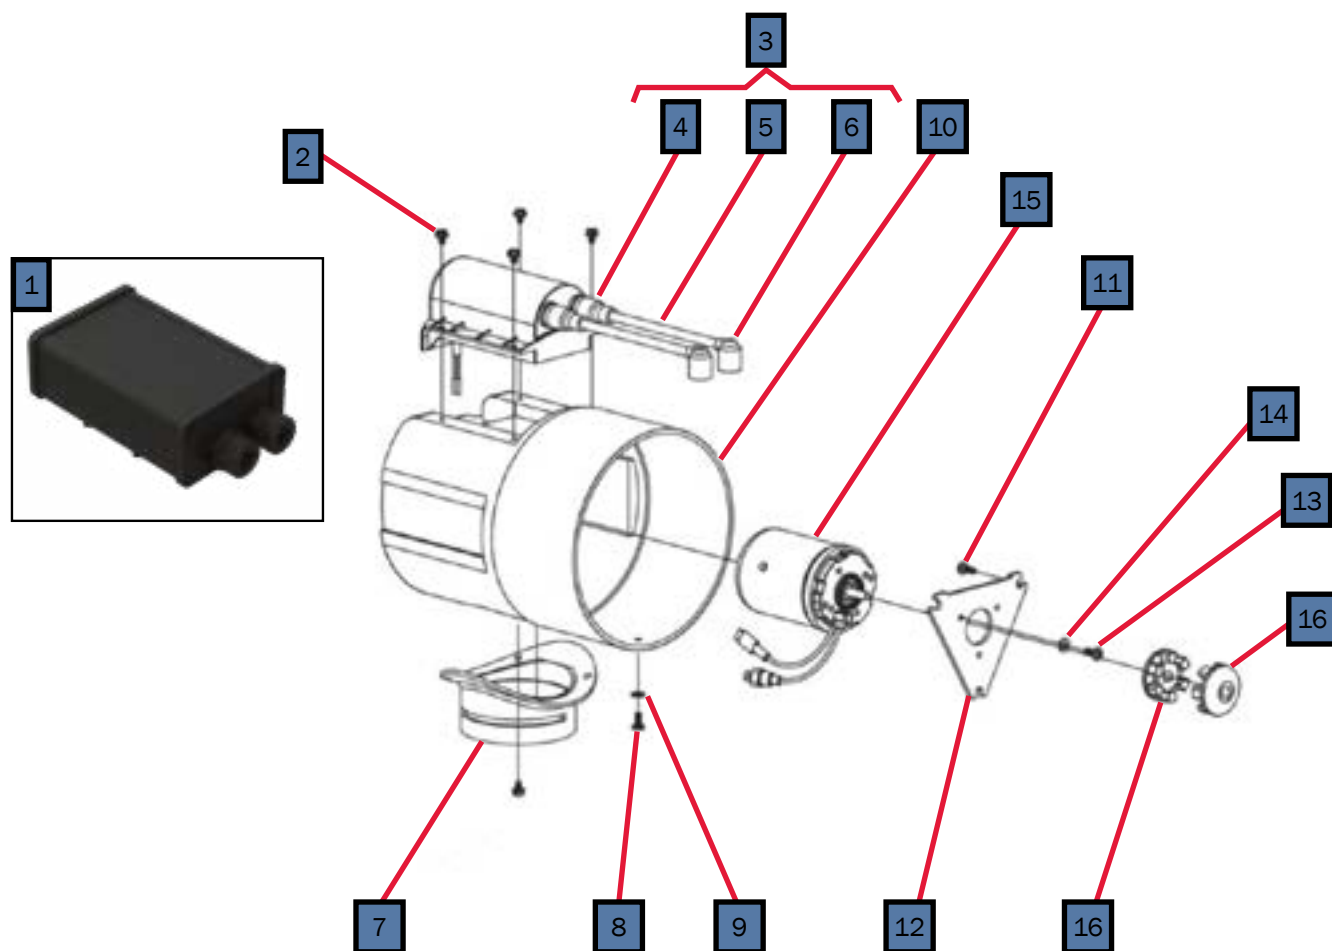

* The AC Relay is mounted on the back of the AC Access Panel.

Key	Part Number	Date of Use	Description
1	ELX-2E7-540	Launch	Element, Electric Heating, 120VAC 1650W
2	ELE-HLT-426	Launch	Thermostat, High-Limit VAC 215 °F
3	ELE-000-905	Launch	Block, Terminal, 3-Position 22-8 AWG
4	FLX-421-000	Launch	Fitting, Inverted Flare Connector ¼ Tube x ¼ (M) NPT
5	FLE-421-851	Launch	Tube, Supply Fuel Line Assembly
6	FLE-421-852	Launch	Tube, Return Fuel Line Assembly
7	FLE-421-852-FRU	Launch	Fuel Line Replacement Kit

1A

Key	Part Number	Beginning of Use	Description
1	PLX-362-100	A450D-195824-	Danfoss Tempering Valve
1A	PLX-09P-100	Launch-A450D-195823	Honeywell Tempering Valve (Discontinued)
2	PLX-0X1-07D	Launch	Fitting, Tee, 1/2" NPT (M) (F) Brass
3	PLX-110-050	Launch	Lead Free Stainless Steel Braided Faucet Connector
4	PLX-000-755	Launch	Fitting, Elbow, Swivel 1/2" Barb x 1/2" NPT, Brass
5	PLX-000-730	Launch	Fitting, Straight Swivel 1/2" Barb x 1/2" NPT
6	PLX-000-745	Launch	Ring, Crimp, 1/2"
7	PLE-100-905-FRU	Launch	Buehler 400/450 Pump Kit
8	PLX-111-125	Launch	Pressure Relief Valve
9	ELE-LTC-608	Launch	Low-Temp Cutoff Thermostat
10	PLX-000-825	Launch	Fitting, 3/4" to 3/4", Black Nylon

Key	Part Number	Beginning of Use	Description
1	WPX-302-652	Launch	DBW 2010 Air Swirler
2	WPX-302-828	Launch	DBW 2010 Swirler Housing
3	HDE-700-205	Launch	Combustion Chamber Tube Gasket

Key	Part Number	Date of Use	Description
1	WPE-400-180	Launch	12V DC Webasto Burner
2	WPX-886-41A	Launch	Diesel Fuel Nozzle
3	WPX-638-78A	Launch	Webasto Flame Sensor Photo Eye
4	WPX-503-03A	Launch	Webasto Fuel 10 Bar Pump Kit
5	WPX-322-083	Launch	Webasto 12V DC Fuel Solenoid Valve
5A	WPX-386-650	Launch	Webasto Fuel Solenoid Rebuild Kit
6	WPX-274-313	Launch	Webasto Ignition Electrode
7	WPX-887-71A	Launch	Webasto Photo Disc
8	WPX-436-216	Launch	Motor Protection Cap
9	WPX-101-838	Launch	Webasto 12V DC Ignition Coil