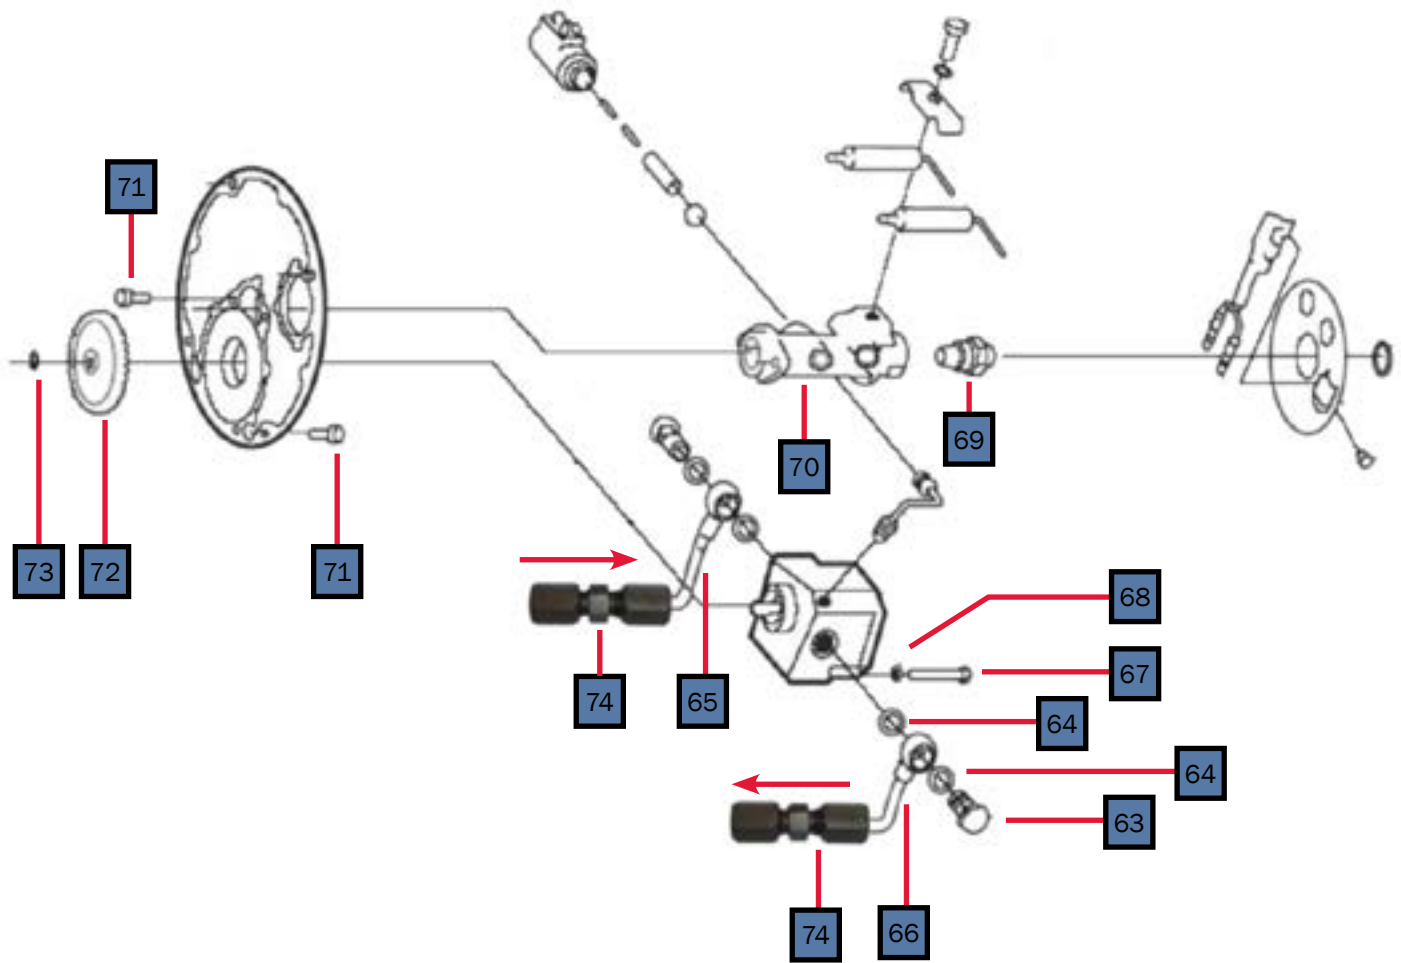

Key	Part Number	Date of Use	Description
63	WPX-150-754	Launch	Banjo Bolt
64	WPX-151-157	Launch	Copper Ring Gasket
65	WPX-661-45A	Launch	DBW 2010 Fuel Supply Banjo Pipe (w/ straight tube)
66	WPX-661-44A	Launch	DBW 2010 Fuel Return Banjo Pipe (w/ straight tube)
67	WPX-277-282	Launch	Fuel Pump Mounting Screw
68	WPX-152-544	Launch	Fuel Pump Lock Washer
69	WPX-886-41A	Launch	Fuel Nozzle 0.35GPH
70	WPX-412-198	Launch	Brass Fuel Nozzle Manifold
71	WPX-277-150	Launch	Nozzle Stand Screw Plate
72	WPX-371-289	Launch	Nylon Fuel Pump Gear
73	WPX-152-390	Launch	Gear Snap Ring
74	FLX-421-010	Launch	Hex Union Tube Fitting