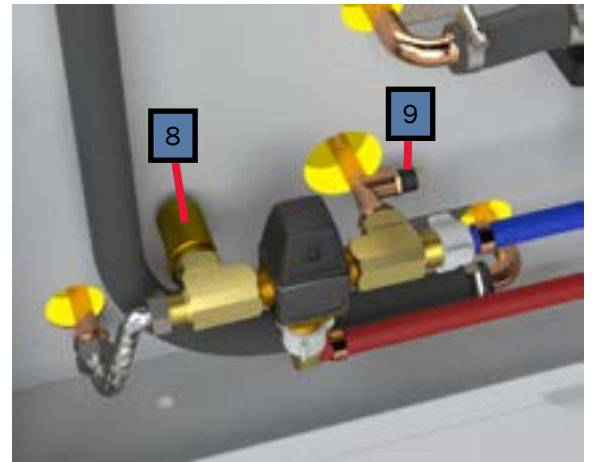

Key	Part Number	Beginning of Use	Description
1	PLE-100-905-FRU	Launch	Buehler 400/450 Pump Kit
2	HDX-000-623	Launch	Clamp, Romex, ½ in. Plastic (Consumable)
3	ELX-000-051	Launch	Switch, Interlock
4	ELE-800-006	Launch	Fluid Level Sensor
5	ELX-100-455	Launch	Harness, Wiring, 12ft Assembly (not pictured)

Key	Part Number	Date of Use	Description
1	PLX-122-000	Launch	Brass Close Nipple Fitting, 1/2" (M) NPT w/Hex
2	PLX-2A1-300	Launch	Brass Check Valve, 1/2" (F) NPT
3	PLX-A65-200	Launch	Brass Barb Fitting, 3/4" x 1/2" (M) NPT
4	PLX-BV1-200	Launch	Ball Valve 1/2"(F) NPT
5	PLX-699-330	Launch	Brass Barb Fitting 1/2" x 1/2" (M) NPT
6	ELX-630-001	Launch	30A 277V AC Relay w/ 12V DC Coil *

* The AC Relay is mounted on the back of the AC Access Panel.

Key	Part Number	Date of Use	Description
1	ELX-2E7-540	Launch	Element, Electric Heating, 120VAC 1650W
2	ELE-HLT-426	Launch	Thermostat, High-Limit VAC 215 °F
3	ELE-000-905	Launch	Block, Terminal, 3-Position 22-8 AWG
4	FLX-421-000	Launch	Fitting, Inverted Flare Connector ¼ Tube x ¼ (M) NPT
5	FLE-421-851	Launch	Tube, Supply Fuel Line Assembly
6	FLE-421-852	Launch	Tube, Return Fuel Line Assembly
7	FLE-421-852-FRU	Launch	Fuel Line Replacement Kit

1A

Key	Part Number	Beginning of Use	Description
1	PLX-362-100	A450D-195824-	Danfoss Tempering Valve
1A	PLX-09P-100	Launch-A450D-195823	Honeywell Tempering Valve (Discontinued)
2	PLX-0X1-07D	Launch	Fitting, Tee, 1/2" NPT (M) (F) Brass
3	PLX-110-050	Launch	Lead Free Stainless Steel Braided Faucet Connector
4	PLX-000-755	Launch	Fitting, Elbow, Swivel 1/2" Barb x 1/2" NPT, Brass
5	PLX-000-730	Launch	Fitting, Straight Swivel 1/2" Barb x 1/2" NPT
6	PLX-000-745	Launch	Ring, Crimp, 1/2"
7	PLE-100-905-FRU	Launch	Buehler 400/450 Pump Kit
8	PLX-111-125	Launch	Pressure Relief Valve
9	ELE-LTC-608	Launch	Low-Temp Cutoff Thermostat
10	PLX-000-825	Launch	Fitting, 3/4" to 3/4", Black Nylon