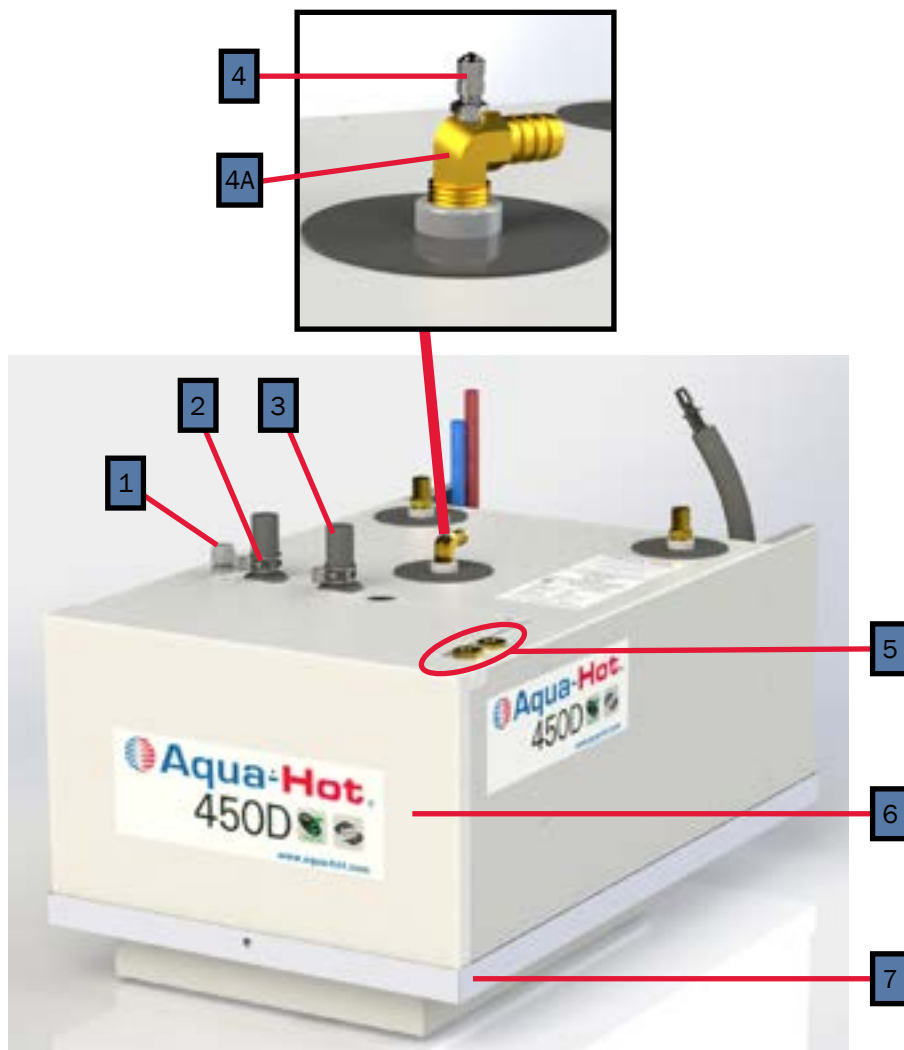

Key	Part Number	Beginning of Use	Description
1	ELE-PCB-501	-	Kit, Reporter Controller w/ Terminals
2	ELE-500-105	-	Reporter OEM Connector Kit
3	ELE-000-509	Launch	3-Position Switch Panel Assembly
4	SME-000-509	Launch	3-Position Switch Panel (44mm x 22mm Cut-outs)
5	ELX-283-283	Launch	4 Terminal 12V LED Rocker Switch (44mm x 22mm Cutout)
6	PLE-070-401	Launch	Tank, 3qt. Expansion Assembly
7	PLE-000-200	Launch	Gates Safety Stripe Expansion Tank Hose Kit
8	PLX-CTB-250	Launch	Clamp, Hose, Constant Tension, ²³ / ₃₂ in.

Key	Part Number	Date of Use	Description
1	HDX-000-623	Launch	Clamp, Romex, ½ in. Plastic
2	PLX-CTB-270	Launch	Clamp, Hose, Constant Tension, ¾ in.
3	PLX-000-433	Launch	Hose, Heater, ¾ in. x 18 in.
4	PLX-007-065	Launch	Valve, Air Assembly Comb, Coin/Key
4A	PLX-699-340	Launch	Valve, Air Comb, Coin/Key
5	PLX-105-800	Launch	Fitting, Bulkhead, 1/4 x 1/4 in. (F) NPT Brass
6	SME-450-030	Launch	Cover, Access, Main
7	SME-450-070	Launch	Tray, Mounting Assembly

Key	Part Number	Beginning of Use	Description
1	PLE-100-905-FRU	Launch	Buehler 400/450 Pump Kit
2	HDX-000-623	Launch	Clamp, Romex, ½ in. Plastic (Consumable)
3	ELX-000-051	Launch	Switch, Interlock
4	ELE-800-006	Launch	Fluid Level Sensor
5	ELX-100-455	Launch	Harness, Wiring, 12ft Assembly (not pictured)

Key	Part Number	Date of Use	Description
1	ELE-800-006	Launch	Fluid Level Sensor
2	ELE-HLT-425	Launch	Thermostat, High-Limit 215 °F w/ Spade Connections
3	ELE-015-011	Launch to A450-196049	Thermostat, Control ½" (M) NPT (Discontinued)
4	ELE-014-711	A450-196049	Thermistor, Tank Temperature Sensor