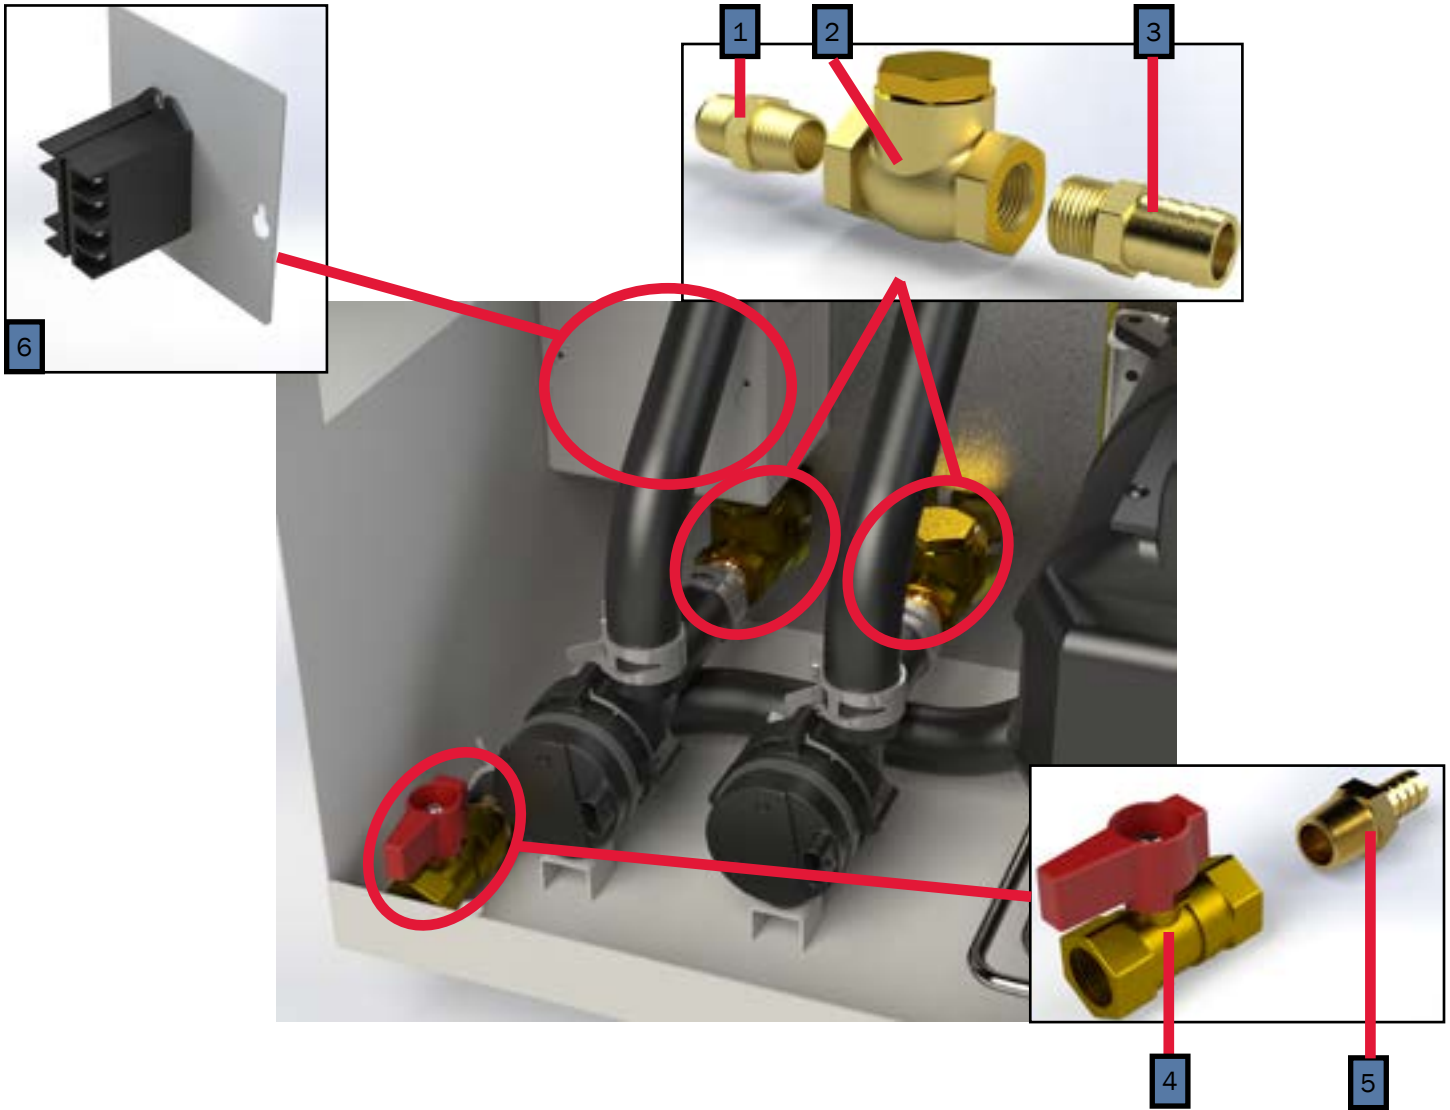

Key	Part Number	Date of Use	Description
1	PLX-122-000	Launch	Brass Close Nipple Fitting, 1/2" (M) NPT w/Hex
2	PLX-2A1-300	Launch	Brass Check Valve, 1/2" (F) NPT
3	PLX-A65-200	Launch	Brass Barb Fitting, 3/4" x 1/2" (M) NPT
4	PLX-BV1-200	Launch	Ball Valve 1/2"(F) NPT
5	PLX-699-330	Launch	Brass Barb Fitting 1/2" x 1/2" (M) NPT
6	ELX-630-001	Launch	30A 277V AC Relay w/ 12V DC Coil *

* The AC Relay is mounted on the back of the AC Access Panel.