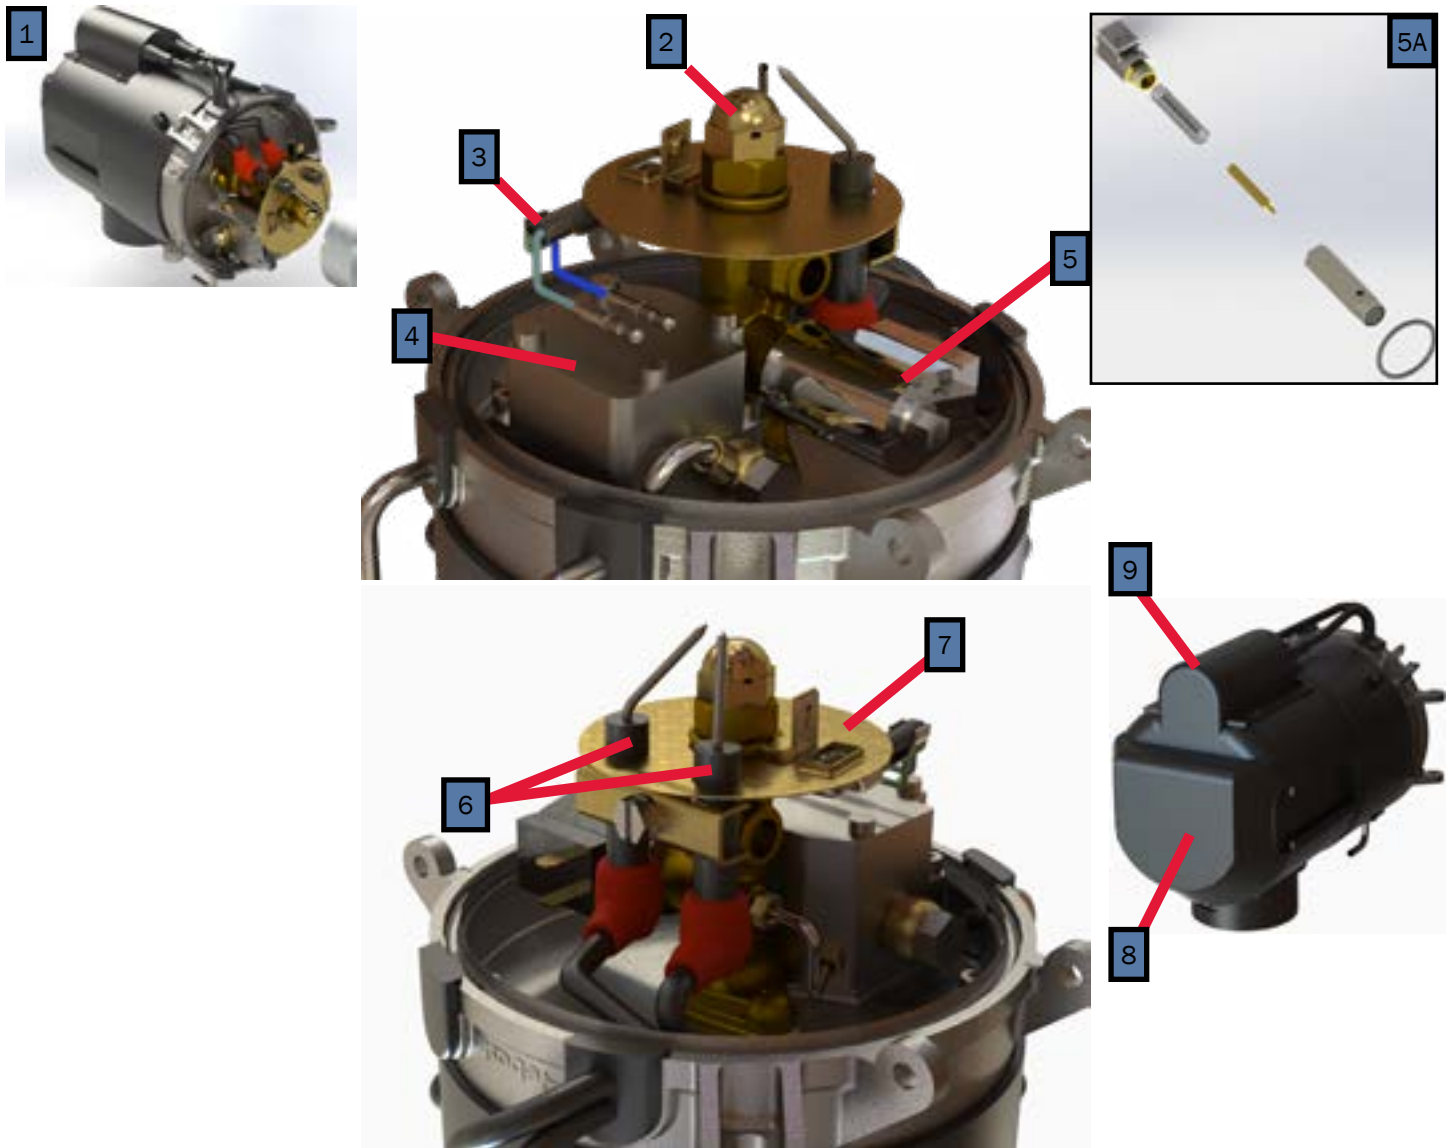

Key	Part Number	Date of Use	Description
1	WPE-400-180	Launch	12V DC Webasto Burner
2	WPX-886-41A	Launch	Diesel Fuel Nozzle
3	WPX-638-78A	Launch	Webasto Flame Sensor Photo Eye
4	WPX-503-03A	Launch	Webasto Fuel 10 Bar Pump Kit
5	WPX-322-083	Launch	Webasto 12V DC Fuel Solenoid Valve
5A	WPX-386-650	Launch	Webasto Fuel Solenoid Rebuild Kit
6	WPX-274-313	Launch	Webasto Ignition Electrode
7	WPX-887-71A	Launch	Webasto Photo Disc
8	WPX-436-216	Launch	Motor Protection Cap
9	WPX-101-838	Launch	Webasto 12V DC Ignition Coil