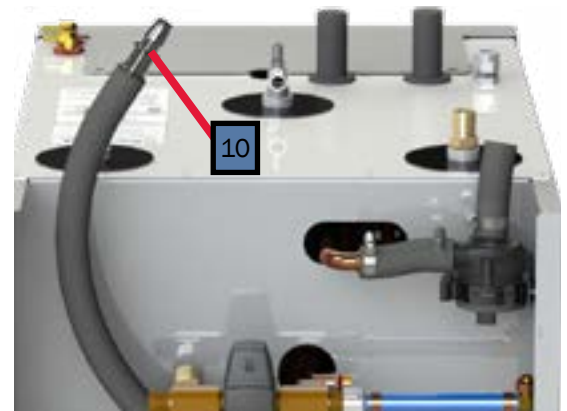

Key	Part Number	Date of Use	Description
1	PLX-122-000	Launch	Brass Close Nipple Fitting, 1/2" (M) NPT w/Hex
2	PLX-2A1-300	Launch	Brass Check Valve, 1/2" (F) NPT
3	PLX-A65-200	Launch	Brass Barb Fitting, 3/4" x 1/2" (M) NPT
4	PLX-BV1-200	Launch	Ball Valve 1/2"(F) NPT
5	PLX-699-330	Launch	Brass Barb Fitting 1/2" x 1/2" (M) NPT
6	ELX-630-001	Launch	30A 277V AC Relay w/ 12V DC Coil *

* The AC Relay is mounted on the back of the AC Access Panel.

Key	Part Number	Date of Use	Description
1	ELX-2E7-540	Launch	Element, Electric Heating, 120VAC 1650W
2	ELE-HLT-426	Launch	Thermostat, High-Limit VAC 215 °F
3	ELE-000-905	Launch	Block, Terminal, 3-Position 22-8 AWG
4	FLX-421-000	Launch	Fitting, Inverted Flare Connector ¼ Tube x ¼ (M) NPT
5	FLE-421-851	Launch	Tube, Supply Fuel Line Assembly
6	FLE-421-852	Launch	Tube, Return Fuel Line Assembly
7	FLE-421-852-FRU	Launch	Fuel Line Replacement Kit

1A

Key	Part Number	Beginning of Use	Description
1	PLX-362-100	A450D-195824-	Danfoss Tempering Valve
1A	PLX-09P-100	Launch-A450D-195823	Honeywell Tempering Valve (Discontinued)
2	PLX-0X1-07D	Launch	Fitting, Tee, 1/2" NPT (M) (F) Brass
3	PLX-110-050	Launch	Lead Free Stainless Steel Braided Faucet Connector
4	PLX-000-755	Launch	Fitting, Elbow, Swivel 1/2" Barb x 1/2" NPT, Brass
5	PLX-000-730	Launch	Fitting, Straight Swivel 1/2" Barb x 1/2" NPT
6	PLX-000-745	Launch	Ring, Crimp, 1/2"
7	PLE-100-905-FRU	Launch	Buehler 400/450 Pump Kit
8	PLX-111-125	Launch	Pressure Relief Valve
9	ELE-LTC-608	Launch	Low-Temp Cutoff Thermostat
10	PLX-000-825	Launch	Fitting, 3/4" to 3/4", Black Nylon