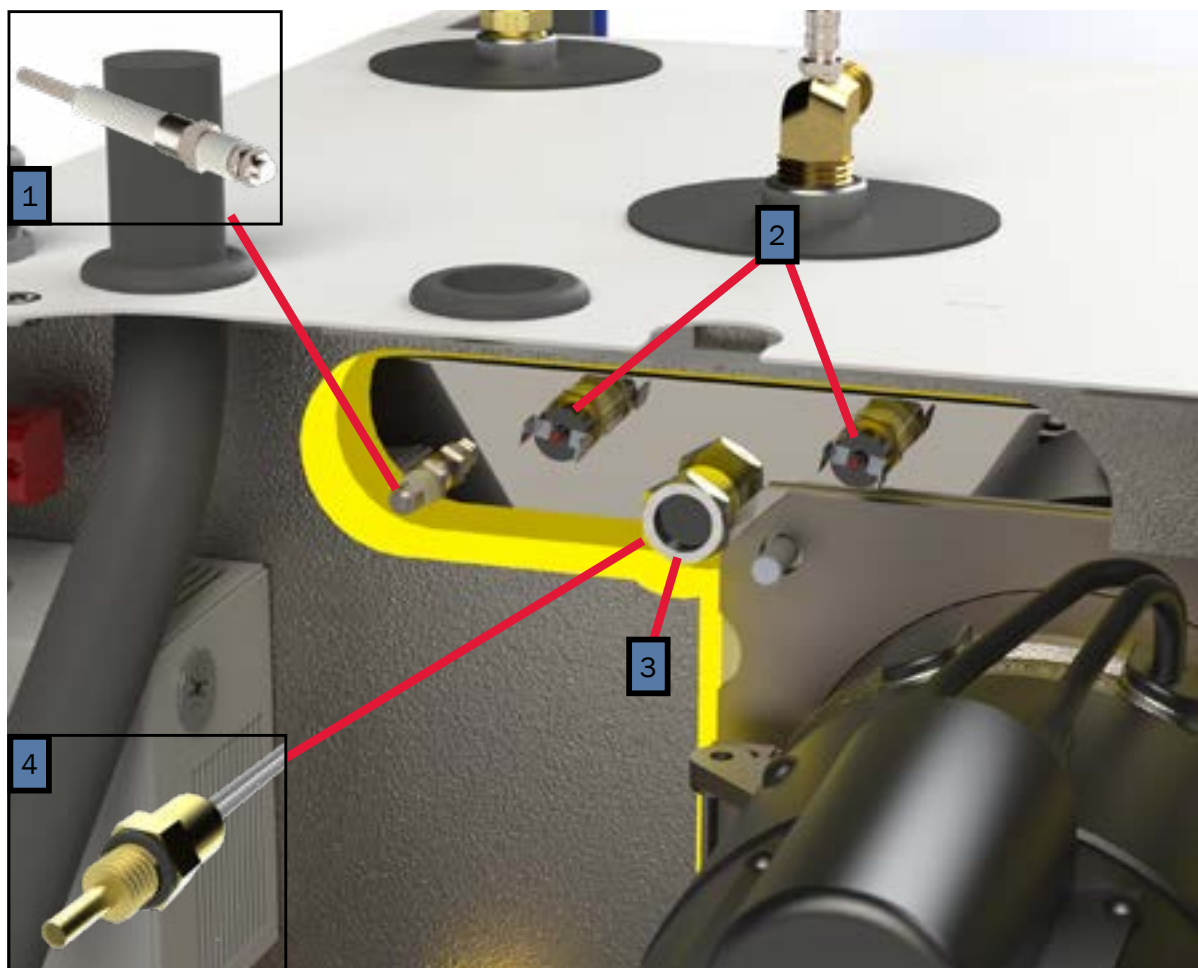

Key	Part Number	Beginning of Use	Description
1	ELE-PCB-501	-	Kit, Reporter Controller w/ Terminals
2	ELE-500-105	-	Reporter OEM Connector Kit
3	ELE-000-509	Launch	3-Position Switch Panel Assembly
4	SME-000-509	Launch	3-Position Switch Panel (44mm x 22mm Cut-outs)
5	ELX-283-283	Launch	4 Terminal 12V LED Rocker Switch (44mm x 22mm Cutout)
6	PLE-070-401	Launch	Tank, 3qt. Expansion Assembly
7	PLE-000-200	Launch	Gates Safety Stripe Expansion Tank Hose Kit
8	PLX-CTB-250	Launch	Clamp, Hose, Constant Tension, ²³ / ₃₂ in.

Key	Part Number	Date of Use	Description
1	HDX-000-623	Launch	Clamp, Romex, ½ in. Plastic
2	PLX-CTB-270	Launch	Clamp, Hose, Constant Tension, ¾ in.
3	PLX-000-433	Launch	Hose, Heater, ¾ in. x 18 in.
4	PLX-007-065	Launch	Valve, Air Assembly Comb, Coin/Key
4A	PLX-699-340	Launch	Valve, Air Comb, Coin/Key
5	PLX-105-800	Launch	Fitting, Bulkhead, 1/4 x 1/4 in. (F) NPT Brass
6	SME-450-030	Launch	Cover, Access, Main
7	SME-450-070	Launch	Tray, Mounting Assembly

Key	Part Number	Beginning of Use	Description
1	PLE-100-905-FRU	Launch	Buehler 400/450 Pump Kit
2	HDX-000-623	Launch	Clamp, Romex, ½ in. Plastic (Consumable)
3	ELX-000-051	Launch	Switch, Interlock
4	ELE-800-006	Launch	Fluid Level Sensor
5	ELX-100-455	Launch	Harness, Wiring, 12ft Assembly (not pictured)