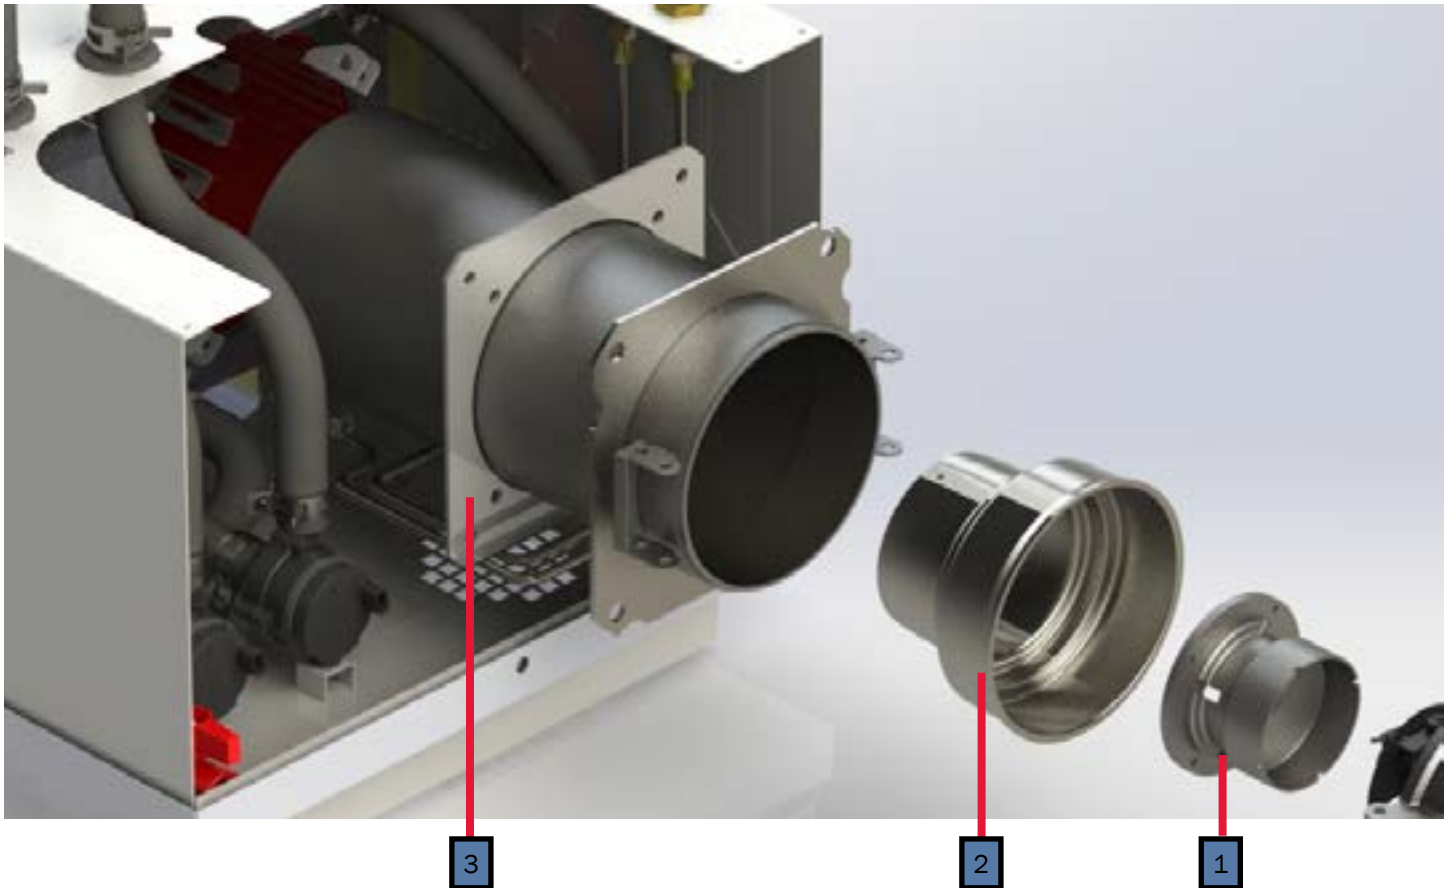

* The AC Relay is mounted on the back of the AC Access Panel.

Key	Part Number	Date of Use	Description
1	ELX-2E7-540	Launch	Element, Electric Heating, 120VAC 1650W
2	ELE-HLT-426	Launch	Thermostat, High-Limit VAC 215 °F
3	ELE-000-905	Launch	Block, Terminal, 3-Position 22-8 AWG
4	FLX-421-000	Launch	Fitting, Inverted Flare Connector ¼ Tube x ¼ (M) NPT
5	FLE-421-851	Launch	Tube, Supply Fuel Line Assembly
6	FLE-421-852	Launch	Tube, Return Fuel Line Assembly
7	FLE-421-852-FRU	Launch	Fuel Line Replacement Kit

1A

Key	Part Number	Beginning of Use	Description
1	PLX-362-100	A450D-195824-	Danfoss Tempering Valve
1A	PLX-09P-100	Launch-A450D-195823	Honeywell Tempering Valve (Discontinued)
2	PLX-0X1-07D	Launch	Fitting, Tee, 1/2" NPT (M) (F) Brass
3	PLX-110-050	Launch	Lead Free Stainless Steel Braided Faucet Connector
4	PLX-000-755	Launch	Fitting, Elbow, Swivel 1/2" Barb x 1/2" NPT, Brass
5	PLX-000-730	Launch	Fitting, Straight Swivel 1/2" Barb x 1/2" NPT
6	PLX-000-745	Launch	Ring, Crimp, 1/2"
7	PLE-100-905-FRU	Launch	Buehler 400/450 Pump Kit
8	PLX-111-125	Launch	Pressure Relief Valve
9	ELE-LTC-608	Launch	Low-Temp Cutoff Thermostat
10	PLX-000-825	Launch	Fitting, 3/4" to 3/4", Black Nylon