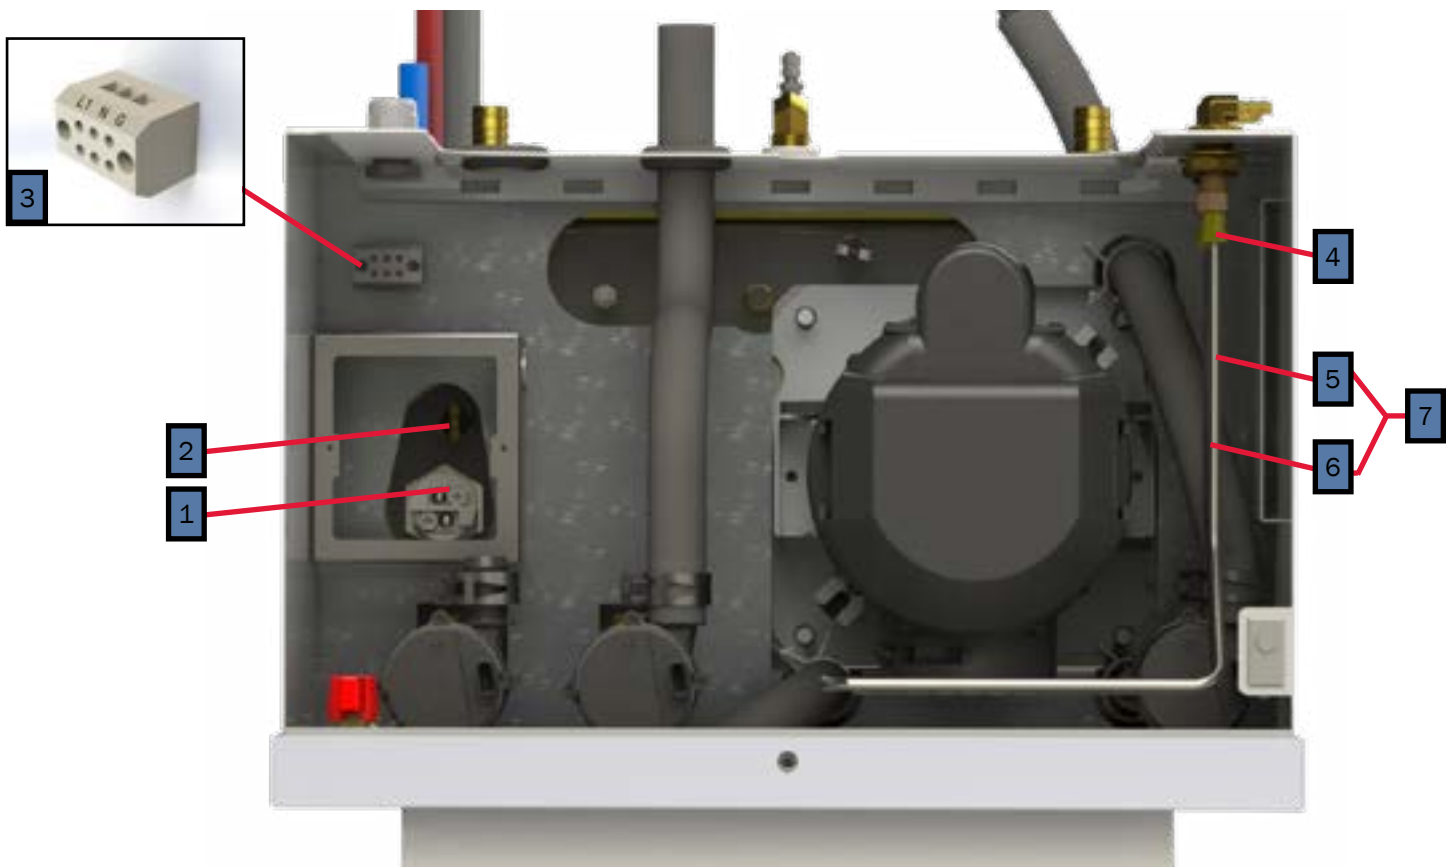

Key	Part Number	Date of Use	Description
1	ELX-2E7-540	Launch	Element, Electric Heating, 120VAC 1650W
2	ELE-HLT-426	Launch	Thermostat, High-Limit VAC 215 °F
3	ELE-000-905	Launch	Block, Terminal, 3-Position 22-8 AWG
4	FLX-421-000	Launch	Fitting, Inverted Flare Connector ¼ Tube x ¼ (M) NPT
5	FLE-421-851	Launch	Tube, Supply Fuel Line Assembly
6	FLE-421-852	Launch	Tube, Return Fuel Line Assembly
7	FLE-421-852-FRU	Launch	Fuel Line Replacement Kit