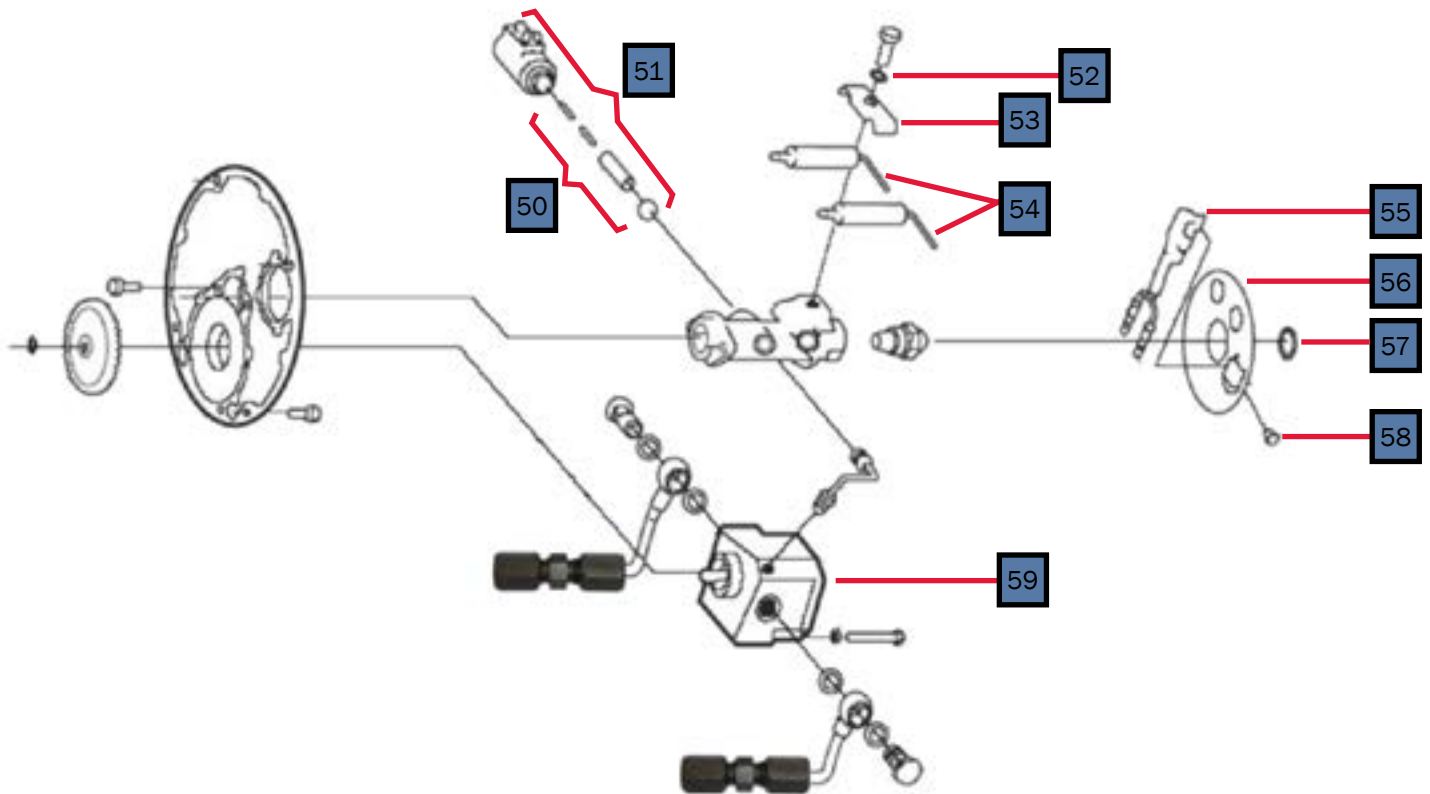

Key	Part Number	Date of Use	Description
50	WPX-322-083	Launch	Fuel Solenoid Valve, 12V DC
51	WPX-386-650	Launch	Fuel Solenoid Valve Kit
52	WPX-152-560	Launch	Electrode Lock Washer (Consumable)
53	WPX-278-971	Launch	Electrode Clamp
54	WPX-274-313	Launch	Ignition Electrode
55	WPX-638-78A	Launch	Flame Sensor
56	WPX-887-71A	Launch	Photo Disc
57	WPX-453-048	Launch	Photo Disc Retaining Clip
58	WPX-147-699	Launch	Flame Sensor Screw
59	WPX-503-03A	Launch	Fuel Pump Kit