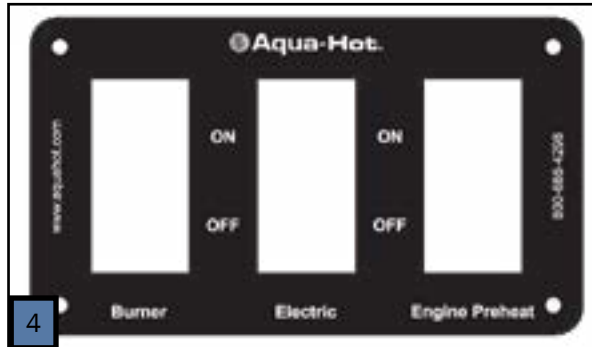

Key	Part Number	Beginning of Use	Description
1	ELE-PCB-501	-	Kit, Reporter Controller w/ Terminals
2	ELE-500-105	-	Reporter OEM Connector Kit
3	ELE-000-509	Launch	3-Position Switch Panel Assembly
4	SME-000-509	Launch	3-Position Switch Panel (44mm x 22mm Cut-outs)
5	ELX-283-283	Launch	4 Terminal 12V LED Rocker Switch (44mm x 22mm Cutout)
6	PLE-070-401	Launch	Tank, 3qt. Expansion Assembly
7	PLE-000-200	Launch	Gates Safety Stripe Expansion Tank Hose Kit
8	PLX-CTB-250	Launch	Clamp, Hose, Constant Tension, ²³ / ₃₂ in.