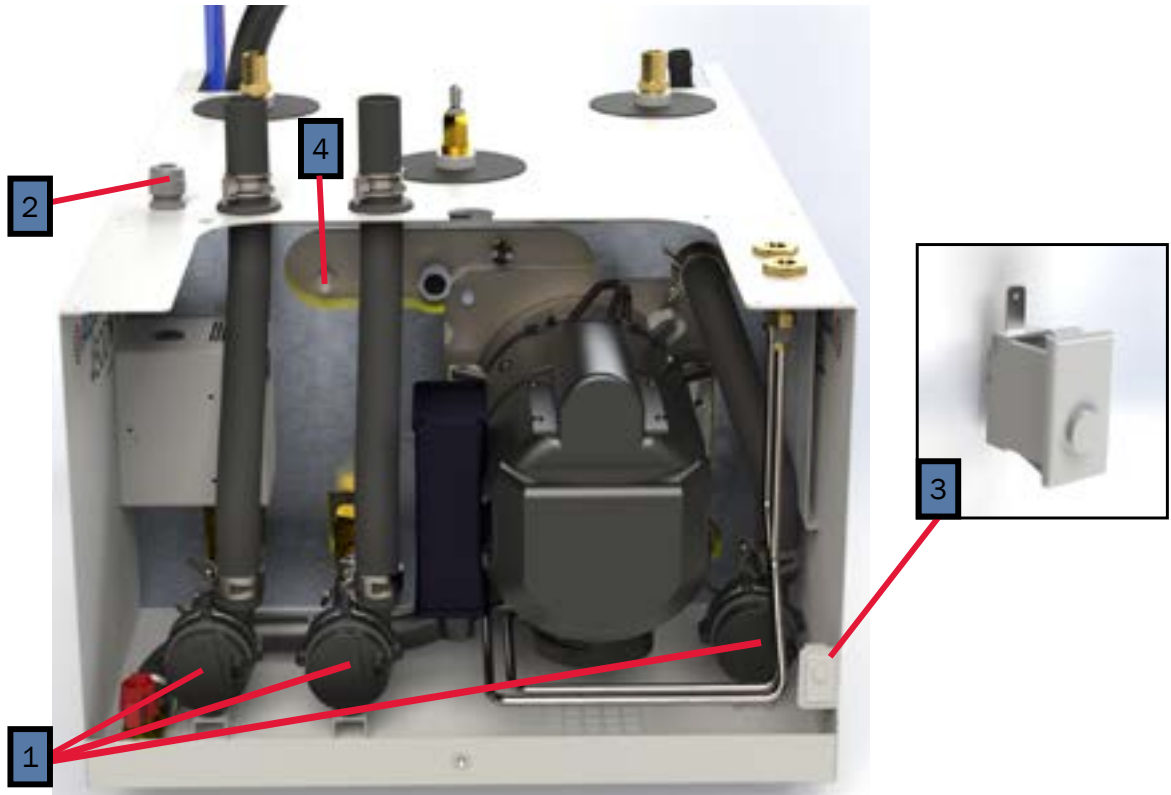

Key	Part Number	Beginning of Use	Description
1	ELE-PCB-501	-	Kit, Reporter Controller w/ Terminals
2	ELE-500-105	-	Reporter OEM Connector Kit
3	ELE-000-509	Launch	3-Position Switch Panel Assembly
4	SME-000-509	Launch	3-Position Switch Panel (44mm x 22mm Cut-outs)
5	ELX-283-283	Launch	4 Terminal 12V LED Rocker Switch (44mm x 22mm Cutout)
6	PLE-070-401	Launch	Tank, 3qt. Expansion Assembly
7	PLE-000-200	Launch	Gates Safety Stripe Expansion Tank Hose Kit
8	PLX-CTB-250	Launch	Clamp, Hose, Constant Tension, ²³ / ₃₂ in.

Key	Part Number	Date of Use	Description
1	HDX-000-623	Launch	Clamp, Romex, ½ in. Plastic
2	PLX-CTB-270	Launch	Clamp, Hose, Constant Tension, ¾ in.
3	PLX-000-433	Launch	Hose, Heater, ¾ in. x 18 in.
4	PLX-007-065	Launch	Valve, Air Assembly Comb, Coin/Key
4A	PLX-699-340	Launch	Valve, Air Comb, Coin/Key
5	PLX-105-800	Launch	Fitting, Bulkhead, 1/4 x 1/4 in. (F) NPT Brass
6	SME-450-030	Launch	Cover, Access, Main
7	SME-450-070	Launch	Tray, Mounting Assembly

Key	Part Number	Beginning of Use	Description
1	PLE-100-905-FRU	Launch	Buehler 400/450 Pump Kit
2	HDX-000-623	Launch	Clamp, Romex, ½ in. Plastic (Consumable)
3	ELX-000-051	Launch	Switch, Interlock
4	ELE-800-006	Launch	Fluid Level Sensor
5	ELX-100-455	Launch	Harness, Wiring, 12ft Assembly (not pictured)